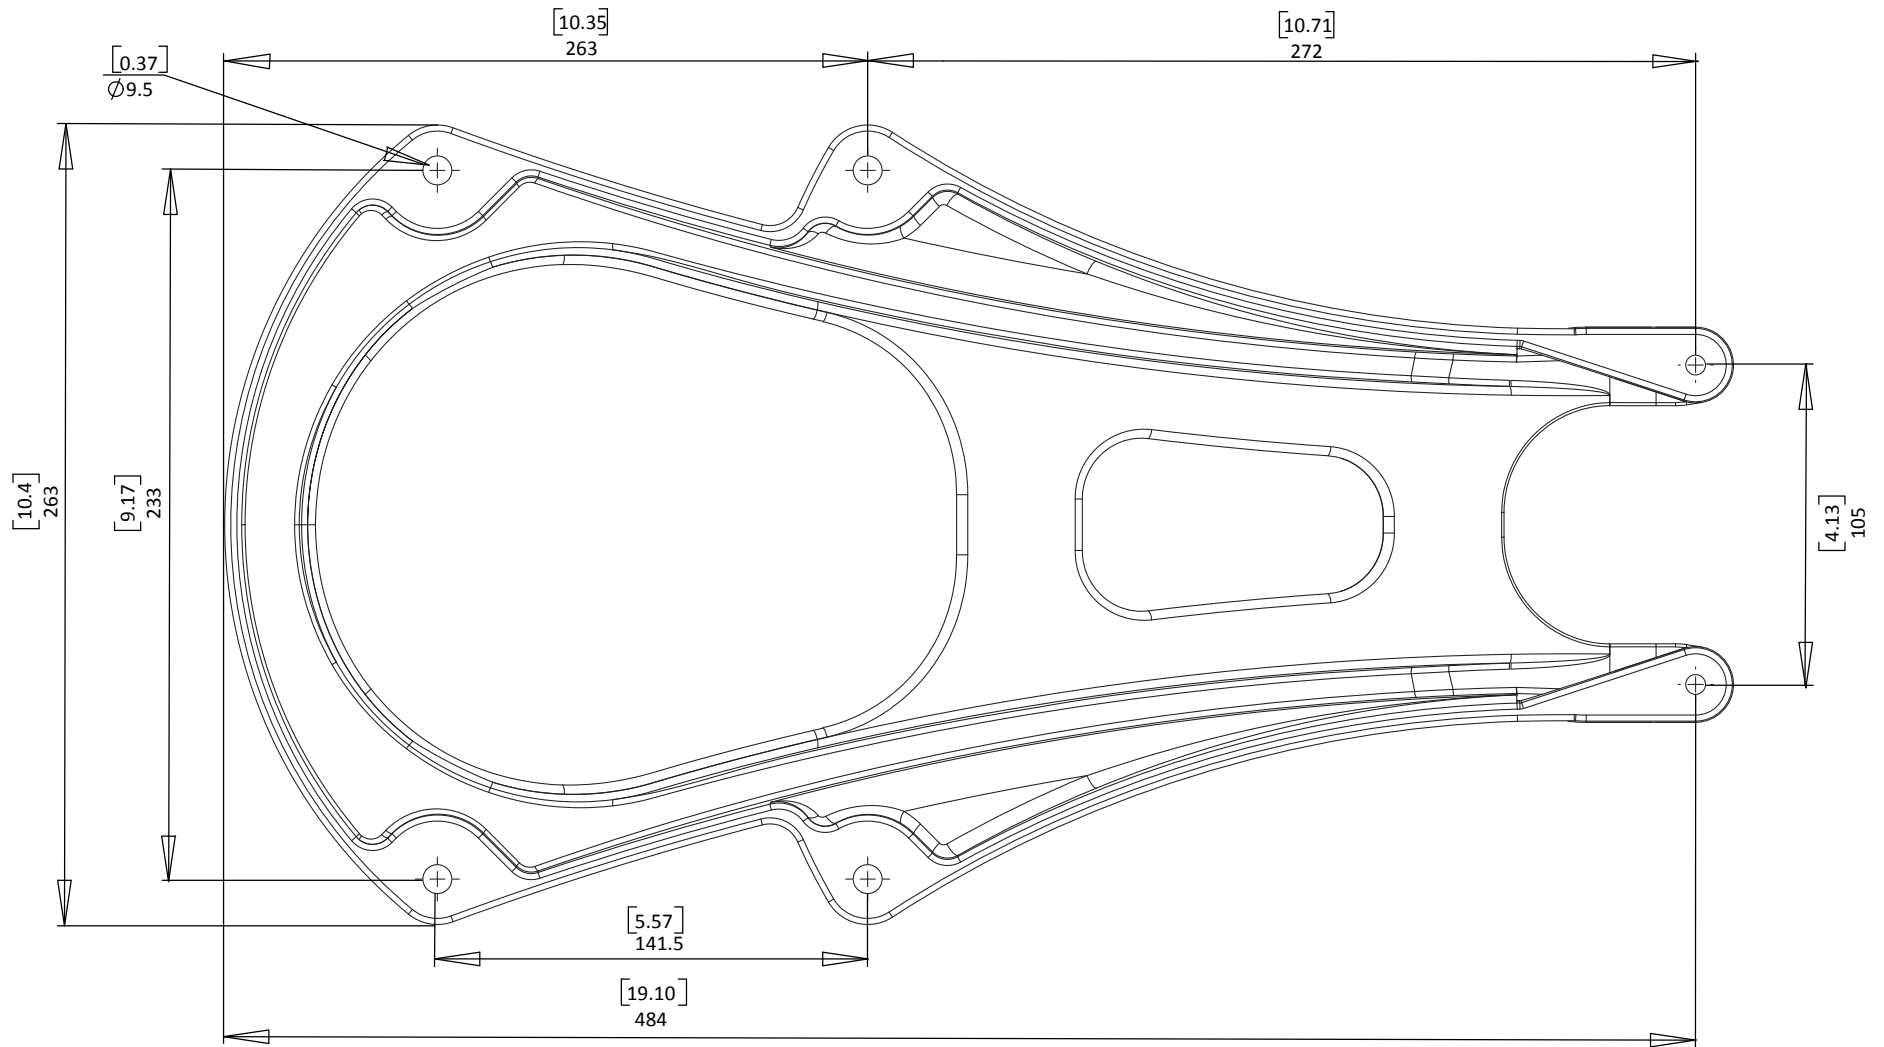

M92722 Mast Mount Fixing Dimensions

For help & information
email: sales@scanstrut.com
tel: +44 (0) 1392 531280

SCANSTRUT
designed for life at sea