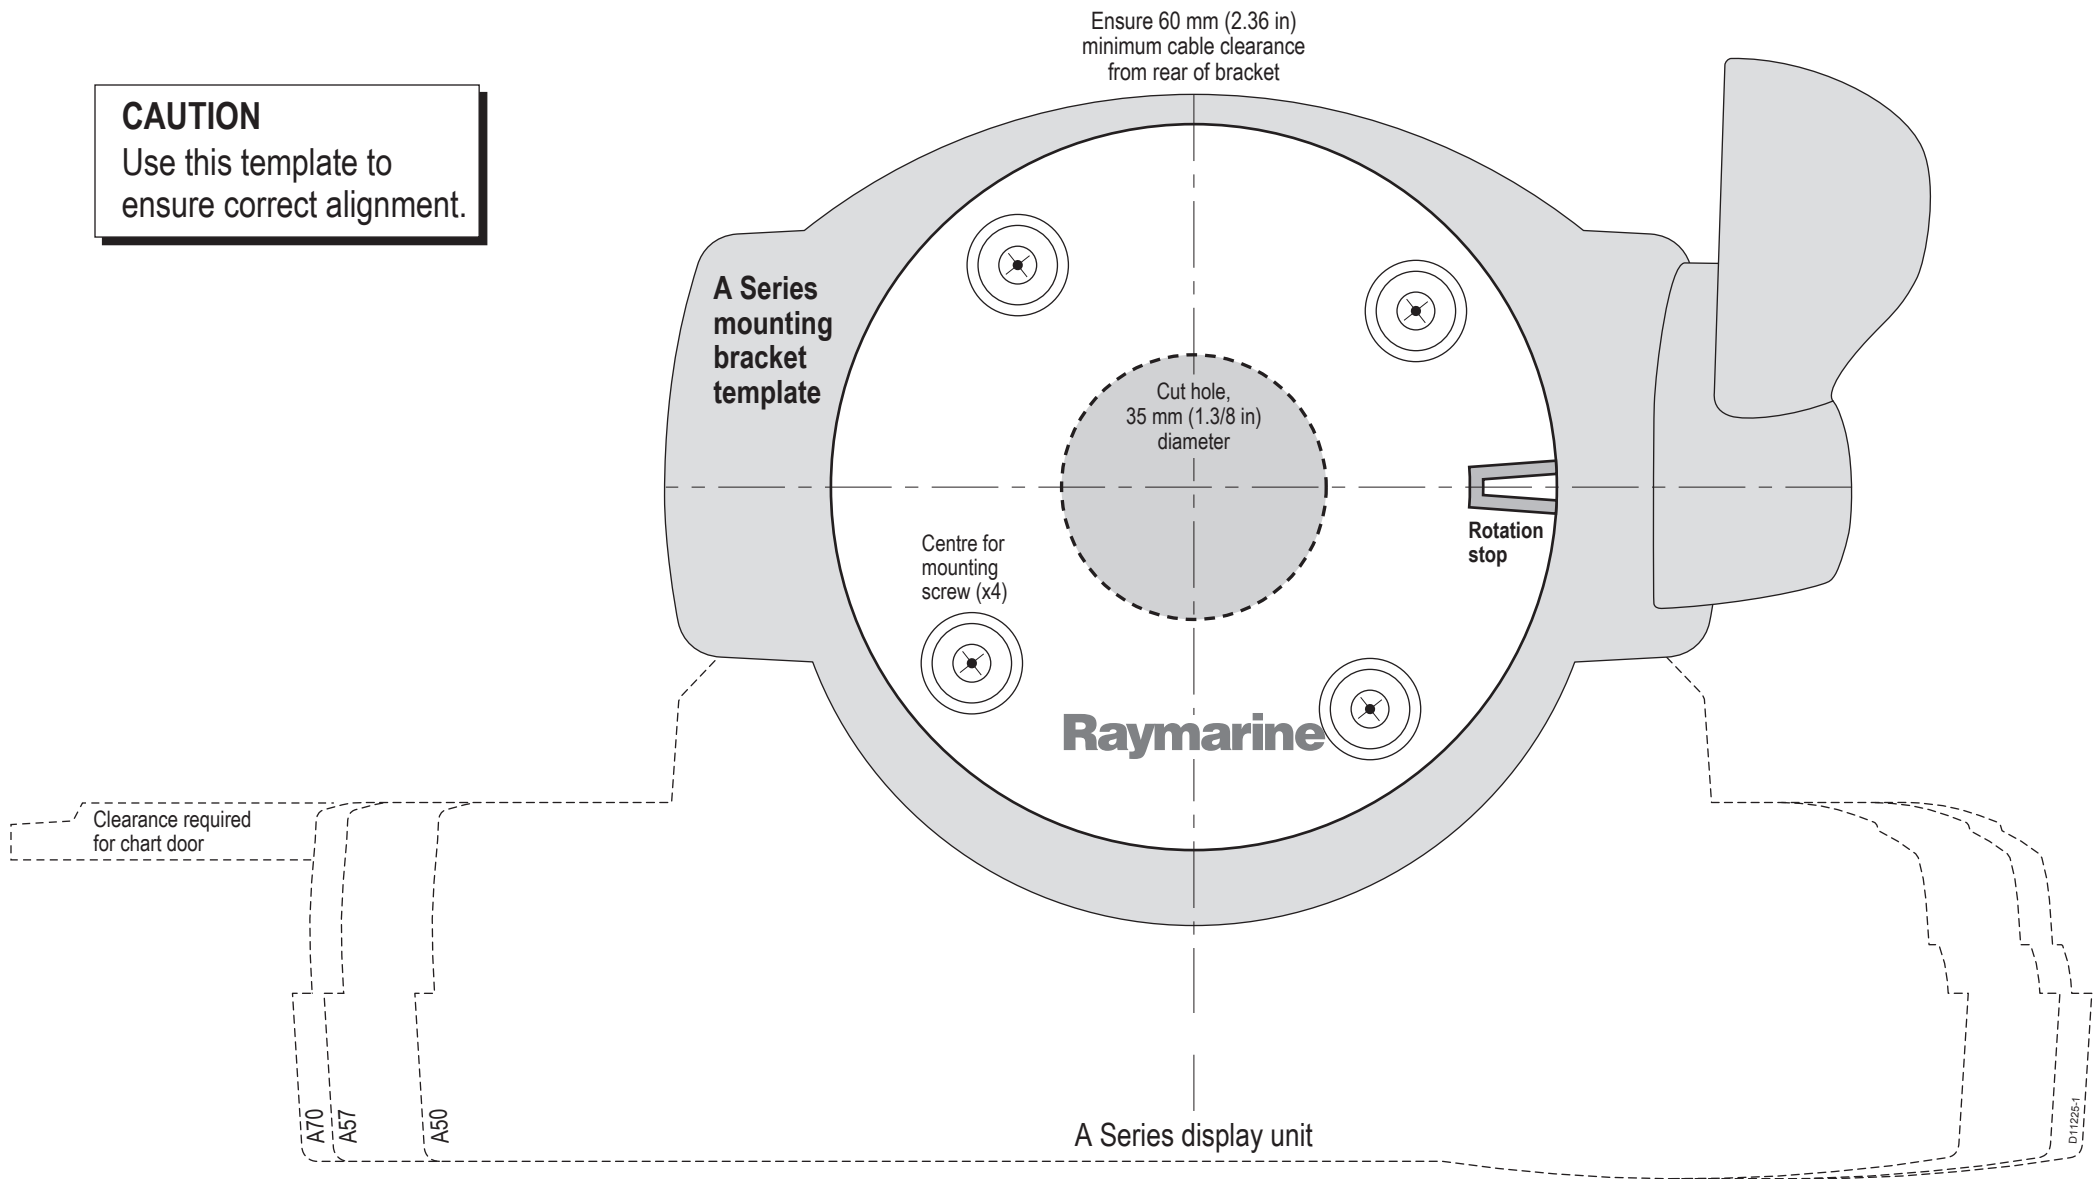

CAUTION
Use this template to ensure correct alignment.

A Series (A50, A57 and A70) mounting bracket template - 87103-1